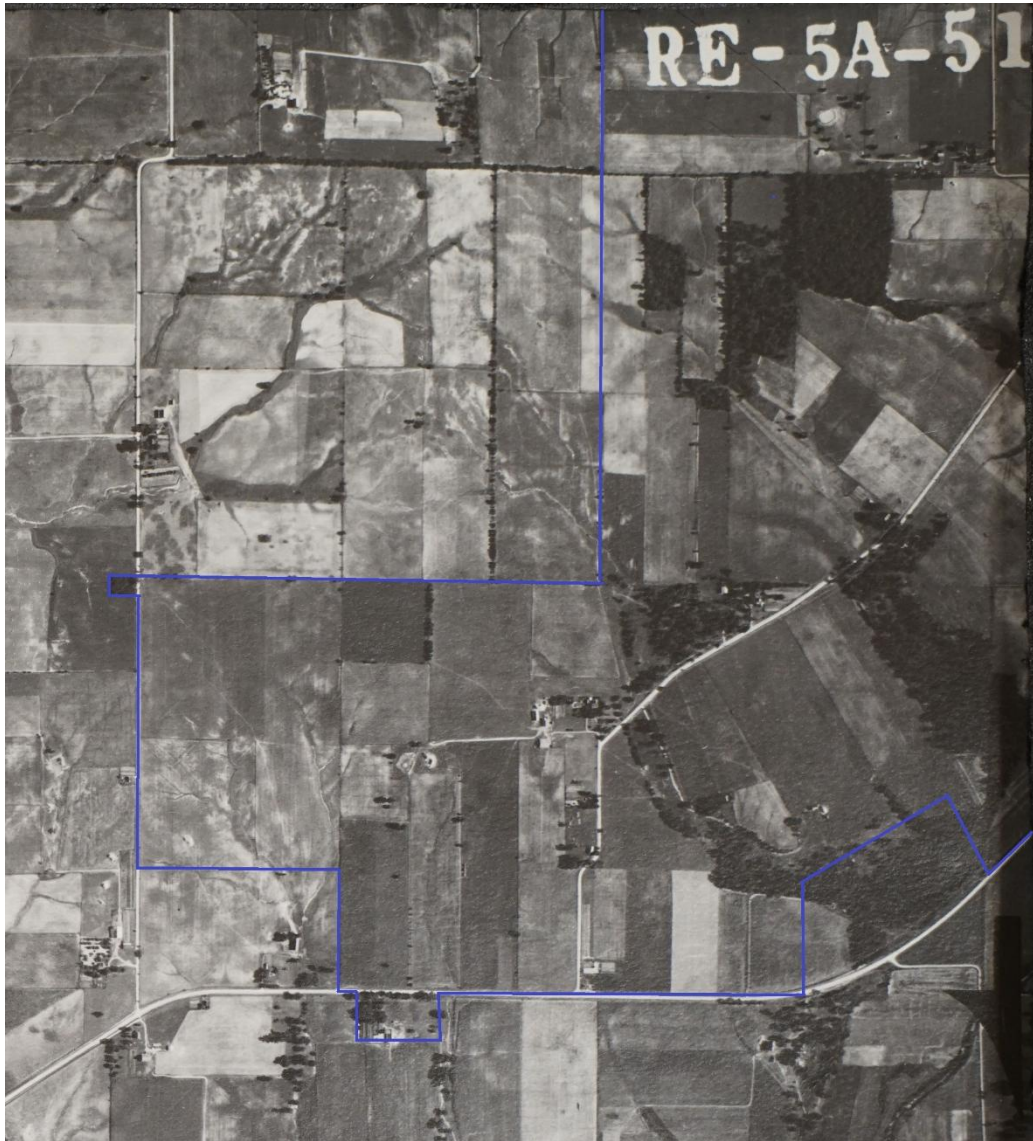

Blue River Quaker Settlement Rural Historic District, Washington Co., IN. 1940 Aerial Map – Blue Line Boundary

Blue River Quaker Settlement

Rural Historic District, Washington Co., IN.

1940 Aerial Map – Blue Line Boundary

Southwest section not shown in larger map.

Blue River Quaker Settlement Rural Historic District, Washington Co., IN. 2023 Aerial Map – Blue Line Boundary  
South Section

Blue River Quaker Settlement Rural Historic District, Washington Co., IN. 2023 Aerial Map – Blue Line Boundary  
Middle Section

Blue River Quaker Settlement Rural Historic District, Washington Co., IN. 2023 Aerial Map – Blue Line Boundary

North Section